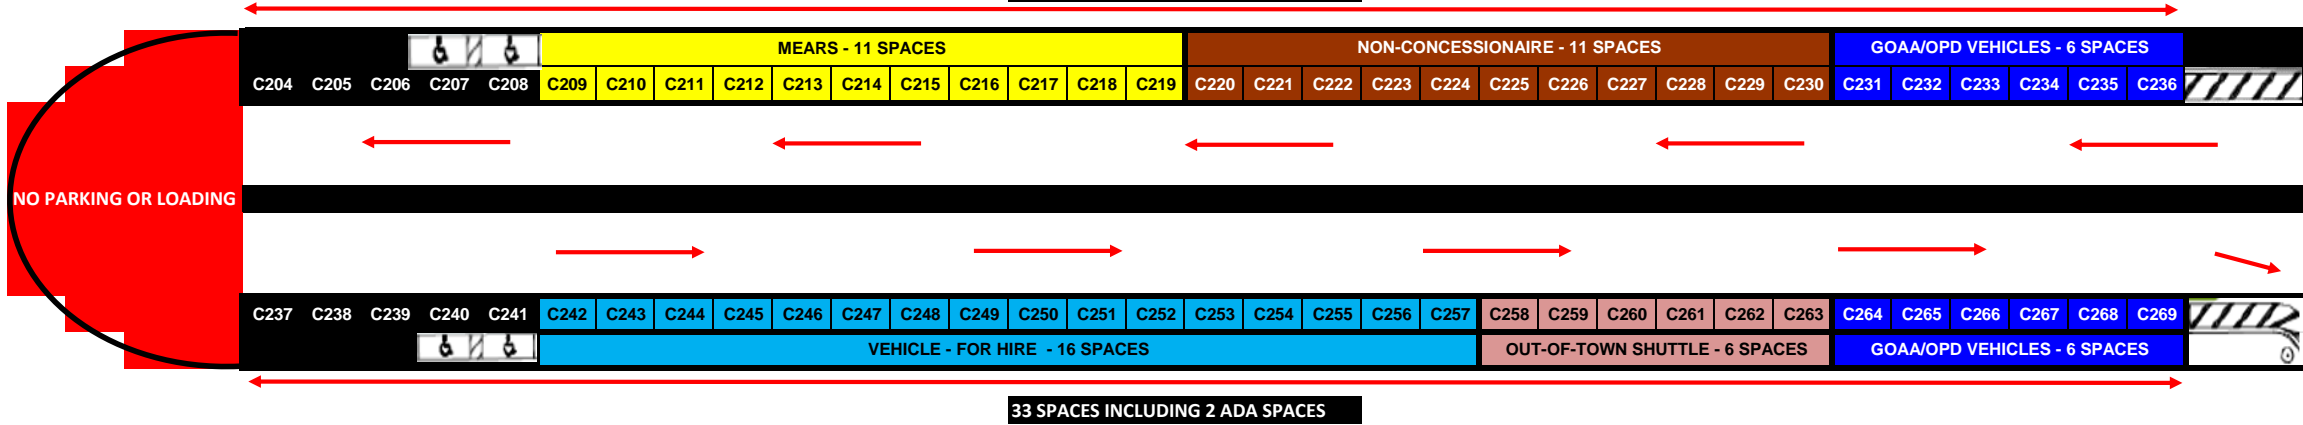

Ground Transportation Concourse - Landside Level 1

33 SPACES INCLUDING 2 ADA SPACES

33 SPACES INCLUDING 2 ADA SPACES

USERS	PERMIT TYPE	PERMIT CLASS	EXCEPTION
Concessionaire	C - Permit	Class 1 & 2 - Sedans & Vans	C-2 & C -3 Vehicles (bus & minibus) to use assigned Commercial Lane space
Non - Concessionaire	N - Permit	Class 1 & 2 - Sedans & Vans	Hotel & any other N-2 & N-3 Vehicles (bus & minibus) to use assigned Commercial Lane space
Vehicle - For-Hire	V - Permit	Class 1, 2 & 3	V-2 & V -3 Vehicles (bus & minibus) to use assigned Commercial Lane space
Out-of-Town Shuttle	S - Permit	Class 1 & 2 - Vans	S-2 & S -3 Vehicles (bus & minibus) to use assigned Commercial Lane space
Spaces C204 -C208		5 -Minute Parking Only	Used by any Permit Holder for Active Loading Only.
Spaces C237 -C241		5 -Minute Parking Only	Used by any Permit Holder for Active Loading Only.